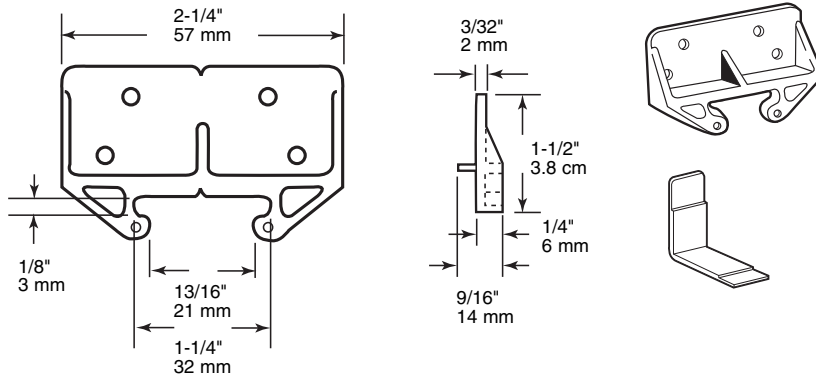

**R-7130**

**Drawer track guide kit**

Carril de gaveta: Guía

**Guide de glissière de tiroir**

**R-7130-INS**

Replace side guides  
by nailing in.

Remplace las guías  
laterales clavándolas.

Remplacez les guides  
latéraux en les clouant.

Center guide to track.  
Centre la guía en el riel.  
Centrez le guide sur le rail.

**NOTE:** Installation drawings are typical for this style of replacement part. They may not show a part identical to the one you are installing.