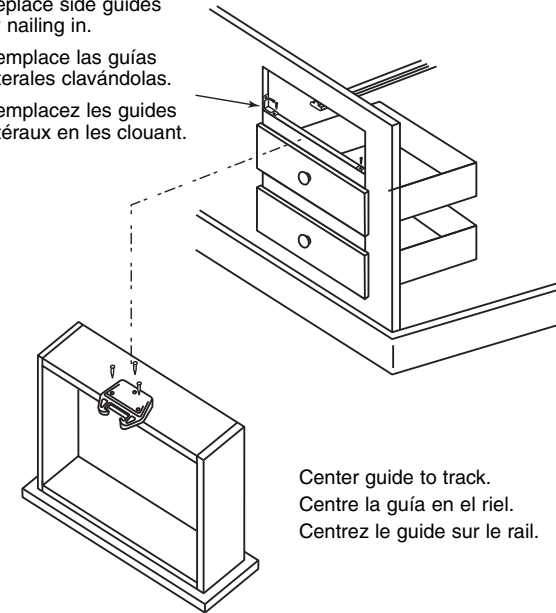

**R-7130**

**Drawer track guide kit**

Carril de gaveta: Guía

**Guide de glissière de tiroir**

**R-7130-INS**

Replace side guides  
by nailing in.

Remplace las guías  
laterales clavándolas.

Remplacez les guides  
latéraux en les clouant.

Center guide to track.  
Centre la guía en el riel.  
Centrez le guide sur le rail.

**NOTE:** Installation drawings are typical for this style of replacement part. They may not show a part identical to the one you are installing.