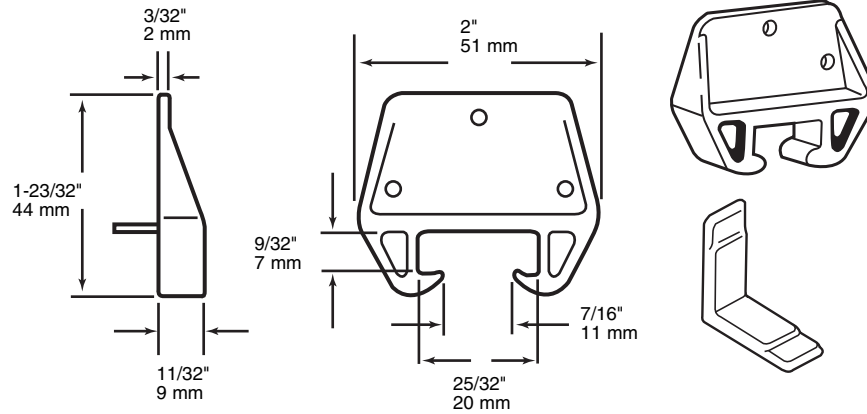

R-7082

R-7082-INS

Drawer track guide kit

Carril de la gaveta: Guía

Guide de glissière de tiroir

Replace side guides by nailing in.

Remplace las guías laterales clavándolas.

Remplacez les guides latéraux en les clouant.

Center guide to track.
Centre la guía en el riel.
Centrez le guide sur le rail.

NOTE: Installation drawings are typical for this style of replacement part. They may not show a part identical to the one you are installing.