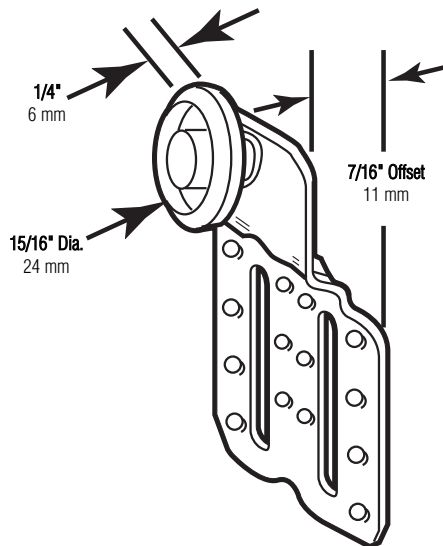

N-6830

N 6830-INS

Wardrobe door roller

Puerta del ropero: Rodillo

Galet de porte de garde-robe

Remove center guide (A),
lift up and tilt door out.

Saque la guía central (A),
levante la puerta e inclínala
hacia afuera.

Enlevez le guide central (A),
levez et inclinez la porte
vers l'extérieur.

NOTE: Installation drawings are typical for this style of replacement part. They may not show a part identical to the one you are installing.