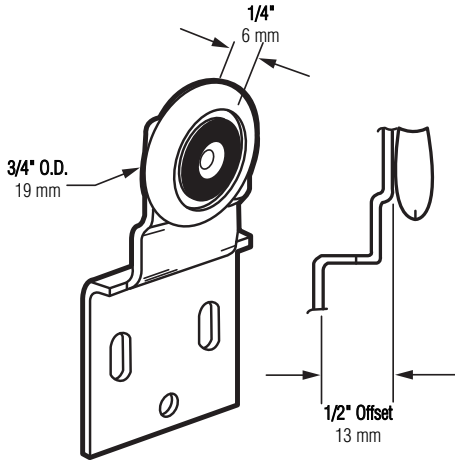

## Wardrobe door roller (back)

Puerta del ropero: Rodillo (trasero)

### Nylon wheel (3/4")

La rueda de nilón (19 mm)

La roue du nylon (19 mm)

**NOTE:** Installation drawings are typical for this style of replacement part. They may not show a part identical to the one you are installing.