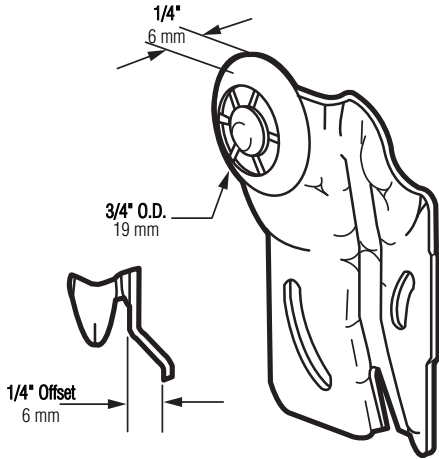

## Wardrobe door roller (front)

Puerta del ropero: Rodillo (delantero)

### Nylon wheel (3/4")

La rueda de nilón (19 mm)

La roue du nylon (19 mm)

**NOTE:** Installation drawings are typical for this style of replacement part. They may not show a part identical to the one you are installing.