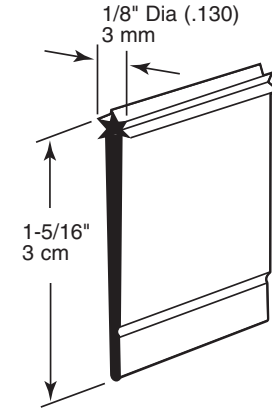

M 6023

Shower door bottom seal (36")

Puerta de la ducha: Sello inferior (91.4 cm)

Joint d'étanchéité inférieur de porte de douche (91.4 cm)

WARNING: Cancer and Reproductive Harm - www.P65Warnings.ca.gov

ADVERTENCIA: Cáncer y Daño Reproductivo - www.P65Warnings.ca.gov

AVERTISSEMENT: Cancer et Troubles de l'appareil reproducteur
www.P65Warnings.ca.gov

M 6023-INS

NOTE: Installation drawings are typical for this style of replacement part. They may not show a part identical to the one you are installing.