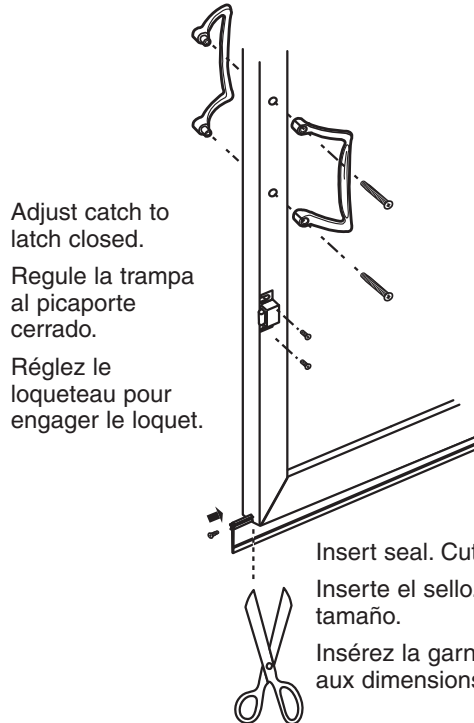

M 6023

Shower door bottom seal (36")

Puerta de la ducha: Sello inferior (91.4 cm)

Joint d'étanchéité inférieur de porte de douche (91.4 cm)

WARNING: Cancer and Reproductive Harm - www.P65Warnings.ca.gov

ADVERTENCIA: Cáncer y Daño Reproductivo - www.P65Warnings.ca.gov

AVERTISSEMENT: Cancer et Troubles de l'appareil reproducteur
www.P65Warnings.ca.gov

M 6023-INS

NOTE: Installation drawings are typical for this style of replacement part. They may not show a part identical to the one you are installing.