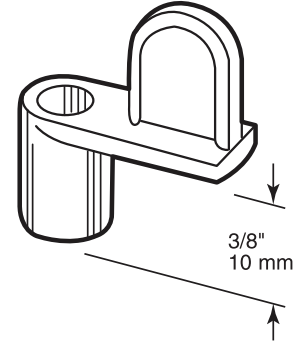

## Window screen clips

Malla de la ventana: Broches

## Agrafes de moustiquaire de fenêtre

5/32" starter hole if needed.

Taladre un orificio piloto de 4 mm si se necesita.

Petit orifice pilote de 4 mm si requis.

**NOTE:** Installation drawings are typical for this style of replacement part. They may not show a part identical to the one you are installing.