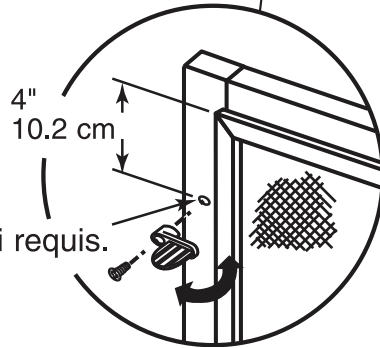

## Window screen clips

Malla de la ventana: Broches

## Agrafes de moustiquaire de fenêtre

5/32" starter hole if needed.

Taladre un orificio piloto de 4 mm si se necesita.

Petit orifice pilote de 4 mm si requis.

**NOTE:** Installation drawings are typical for this style of replacement part. They may not show a part identical to the one you are installing.