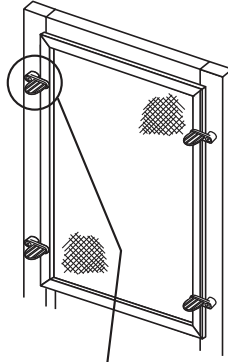

## Window screen clips

Malla de la ventana: Broches

## Agrafes de moustiquaire de fenêtre

5/32" starter hole if needed.

Taladre un orificio piloto de 4 mm si se necesita.

Petit orifice pilote de 4 mm si requis.

**NOTE:** Installation drawings are typical for this style of replacement part. They may not show a part identical to the one you are installing.