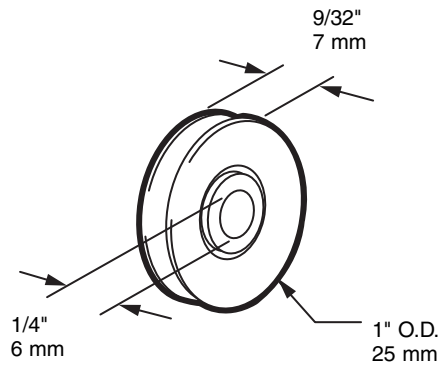

B-552

Sliding screen door roller

Puerta de malla deslizante: Rodillos

Rouleau pour moustiquaire coulissante

NOTE: Installation drawings are typical for this style of replacement part. They may not show a part identical to the one you are installing.