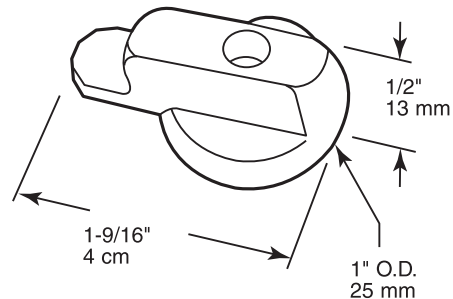

## Sliding screen door latch

Puerta de malla deslizante: Cerrojo

## Loquet pour moustiquaire coulissante

Locate latch to engage frame.

Localice el pestillo para comprometer el marco.

Localisez la serrure de sûreté pour engager le cadre.

**NOTE:** Installation drawings are typical for this style of replacement part. They may not show a part identical to the one you are installing.